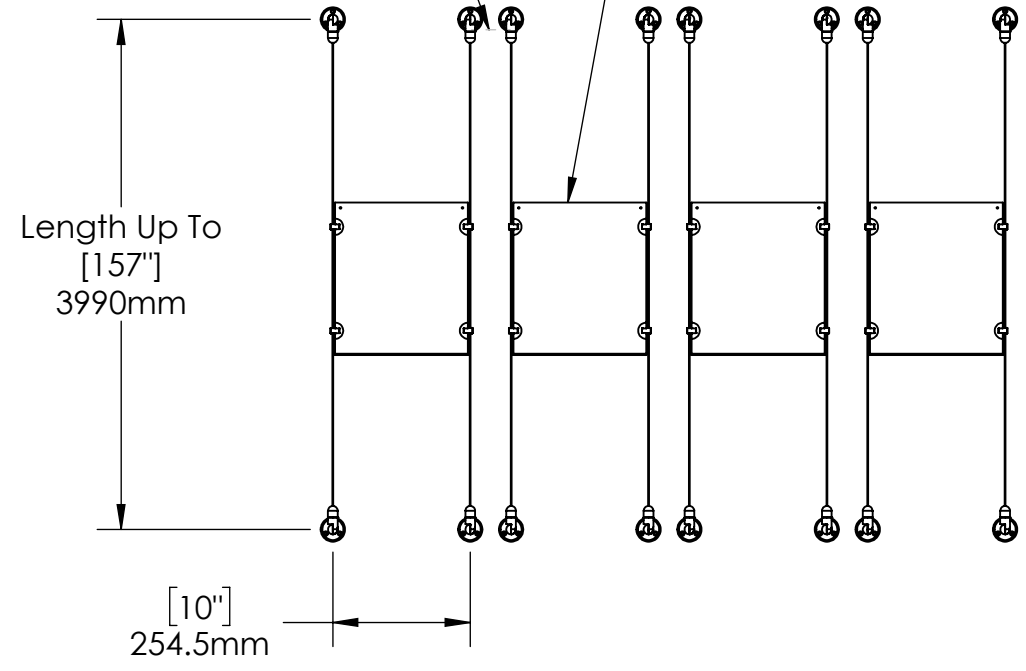

2

1

B

B

A

A

Recommended Spacing [2"] 50mm

Acrylic For Media 8-1/2" X 11"

Mbs Standoffs
 5046 W Linebaugh Ave
 Tampa, FL 33624 USA
 (813) 938-6025

ASSEMBLY NO.
CS15A-8511-4X1

SCALE: 1:14 SHEET 1 OF 1

2

1