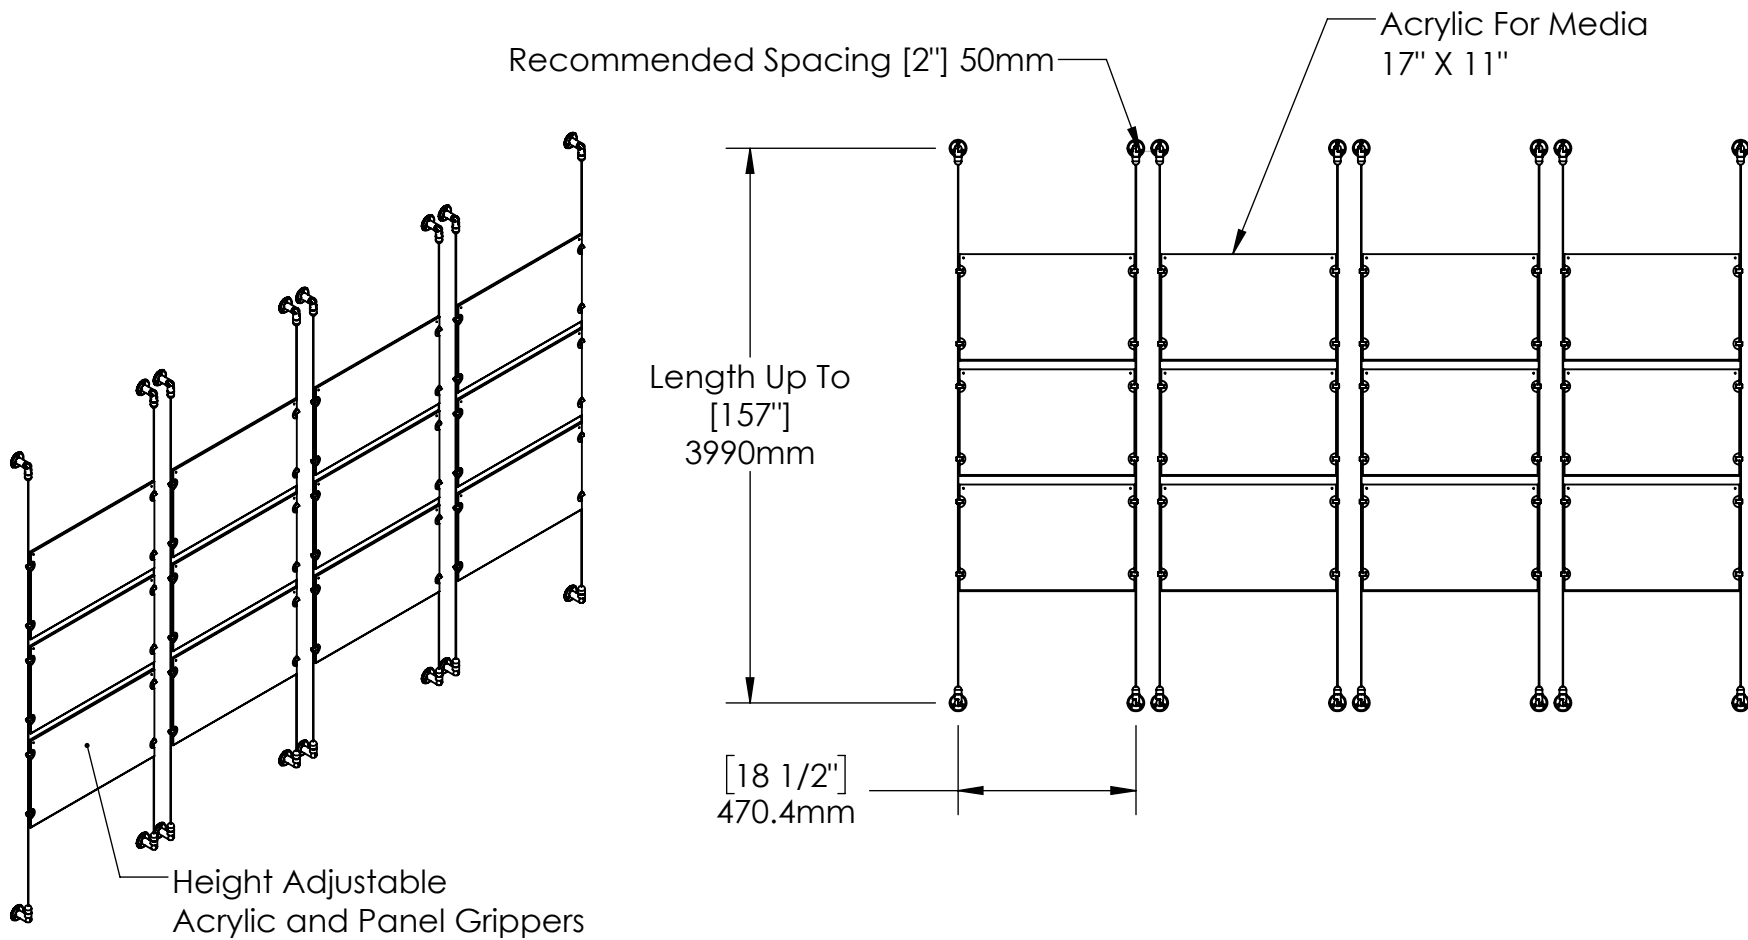

2

1

B

B

A

A

2

1

Mbs Standoffs
5046 W Linebaugh Ave
Tampa, FL 33624 USA
(813) 938-6025

ASSEMBLY NO.

CS15A-1711-4X3

SCALE: 1:20

SHEET 1 OF 1