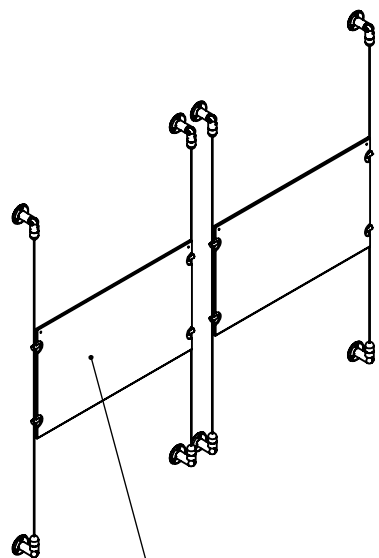

2

1

B

B

Height Adjustable
Acrylic and Panel Grippers

Recommended Spacing [2"] 50mm

Acrylic For Media
17" X 11"

A

A

2

1

Mbs Standoffs
5046 W Linebaugh Ave
Tampa, FL 33624 USA
(813) 938-6025

ASSEMBLY NO.

CS15A-1711-2X1

SCALE: 1:16

SHEET 1 OF 1