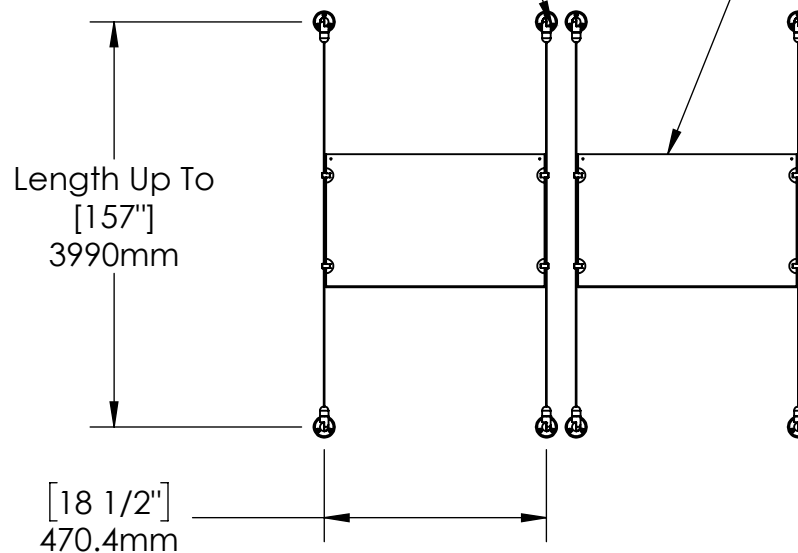

2

1

B

B

Height Adjustable
Acrylic and Panel Grippers

Recommended Spacing [2"] 50mm

Acrylic For Media
17" X 11"

A

A

2

1

Mbs Standoffs
5046 W Linebaugh Ave
Tampa, FL 33624 USA
(813) 938-6025

ASSEMBLY NO.

CS15A-1711-2X1

SCALE: 1:16

SHEET 1 OF 1