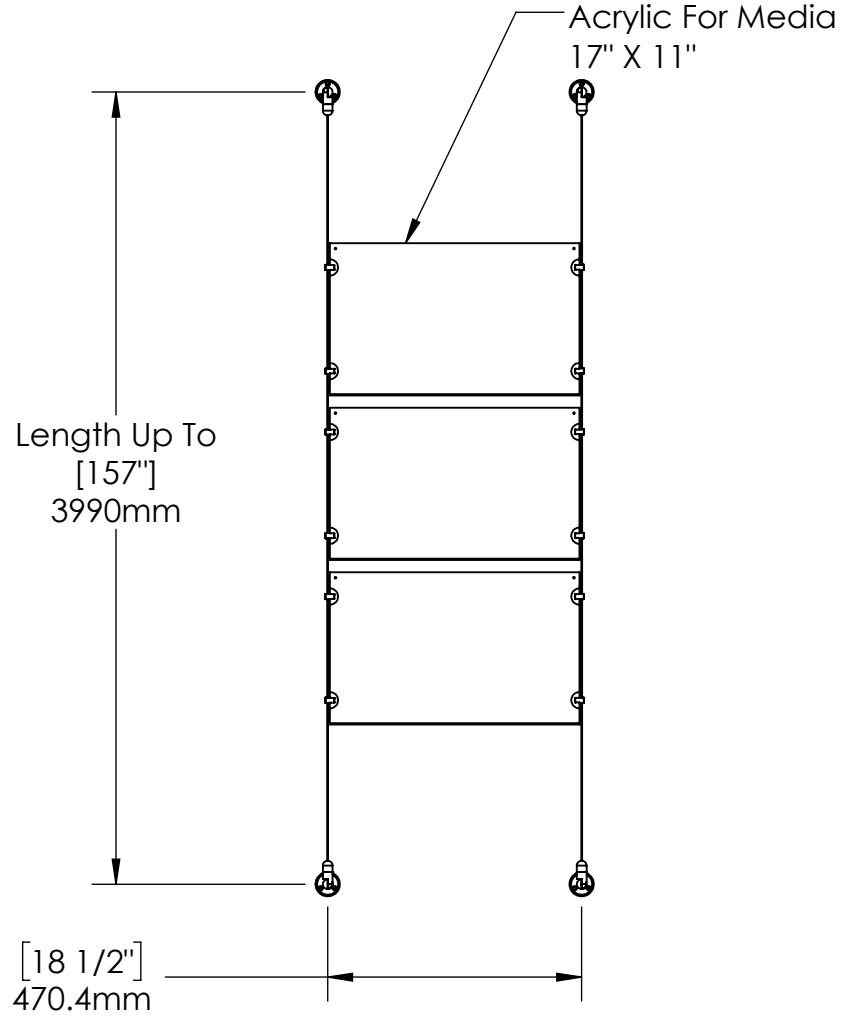

2

1

B

B

Height Adjustable
Acrylic and Panel Grippers

Length Up To
[157"]
3990mm

[18 1/2"]
470.4mm

A

A

2

1

Mbs Standoffs
5046 W Linebaugh Ave
Tampa, FL 33624 USA
(813) 938-6025

ASSEMBLY NO.

CS15A-1711-1X3

SCALE: 1:14

SHEET 1 OF 1