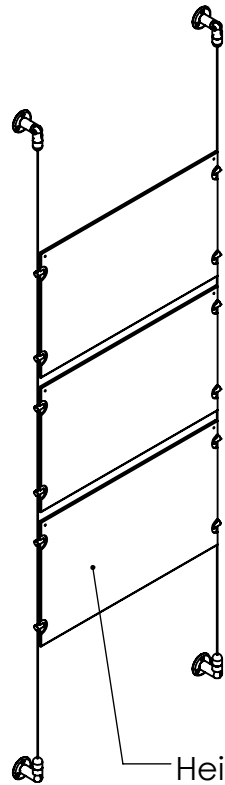

2

1

B

B

Height Adjustable
Acrylic and Panel Grippers

Length Up To
[157"]
3990mm

[18 1/2"]
470.4mm

A

A

2

1

Mbs Standoffs
5046 W Linebaugh Ave
Tampa, FL 33624 USA
(813) 938-6025

ASSEMBLY NO.

CS15A-1711-1X3

SCALE: 1:14

SHEET 1 OF 1