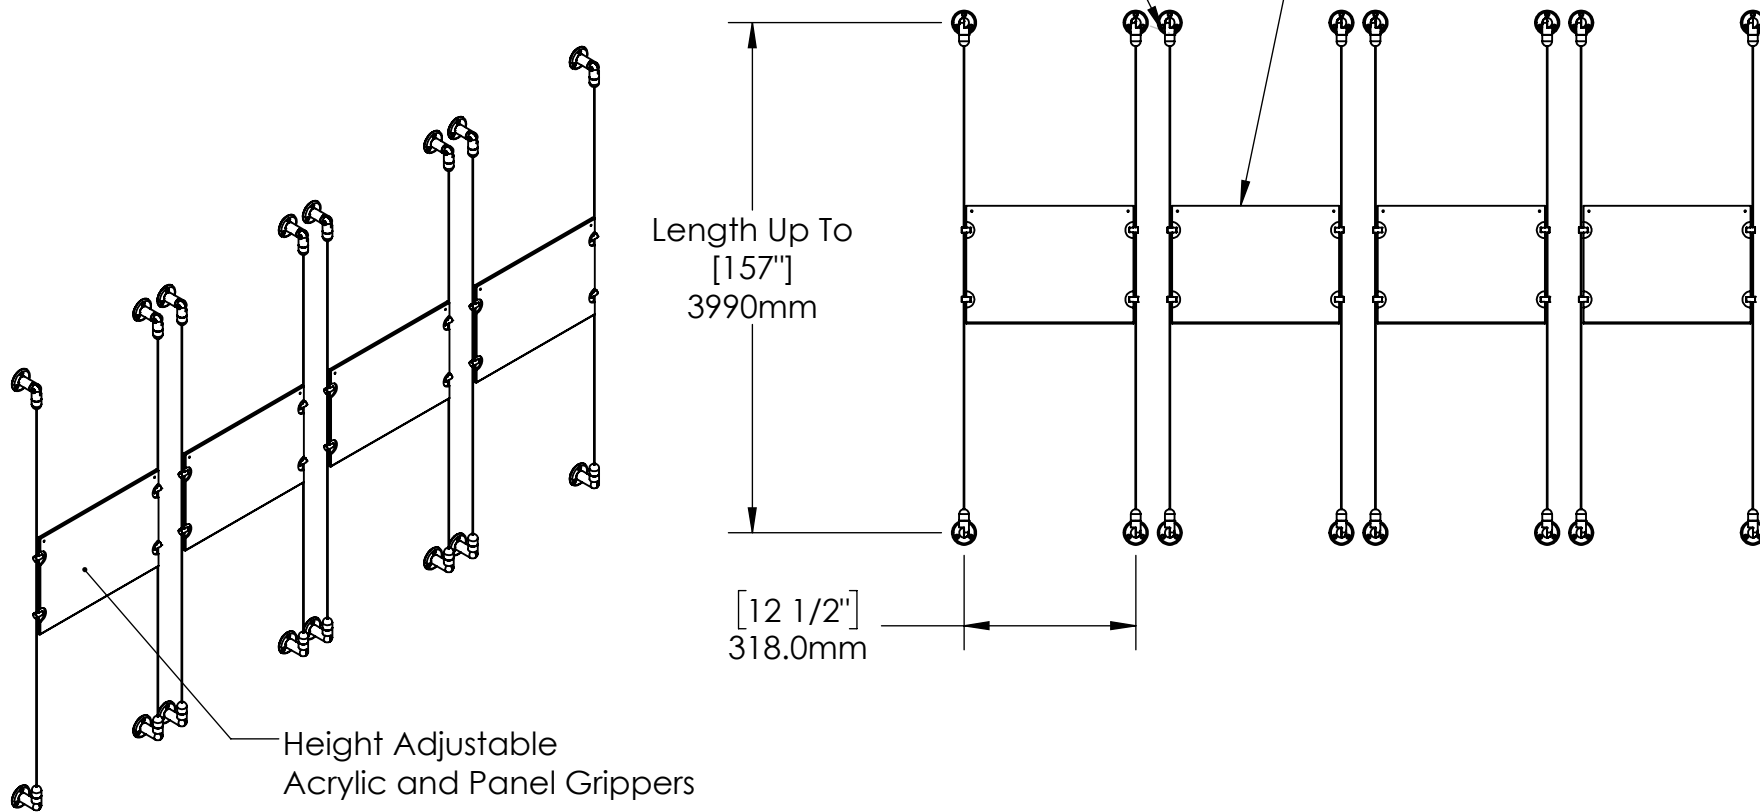

2

1

B

B

Recommended Spacing [2"] 50mm

Acrylic For Media  
11" X 8-1/2"

Length Up To  
[157"]  
3990mm

[12 1/2"]  
318.0mm

Height Adjustable  
Acrylic and Panel Grippers

A

A

2

1

**Mbs Standoffs**  
 5046 W Linebaugh Ave  
 Tampa, FL 33624 USA  
 (813) 938-6025

ASSEMBLY NO.

**CS15A-1185-4X1**

SCALE: 1:14

SHEET 1 OF 1