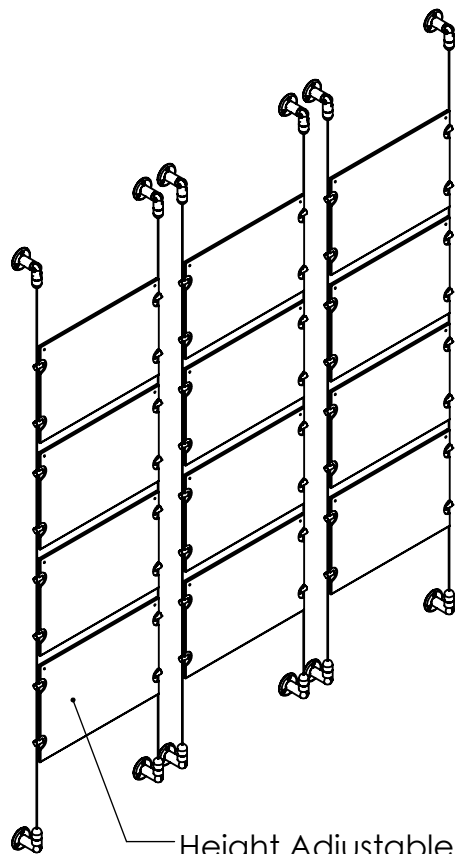

2

1

B

B

Height Adjustable  
Acrylic and Panel Grippers

Recommended Spacing [2"] 50mm

Acrylic For Media  
11" X 8-1/2"

Length Up To  
[157"]  
3990mm

[12 1/2"]  
318.0mm

A

A

2

1

**Mbs Standoffs**  
5046 W Linebaugh Ave  
Tampa, FL 33624 USA  
(813) 938-6025

ASSEMBLY NO.

**CS15A-1185-3X4**

SCALE: 1:14

SHEET 1 OF 1