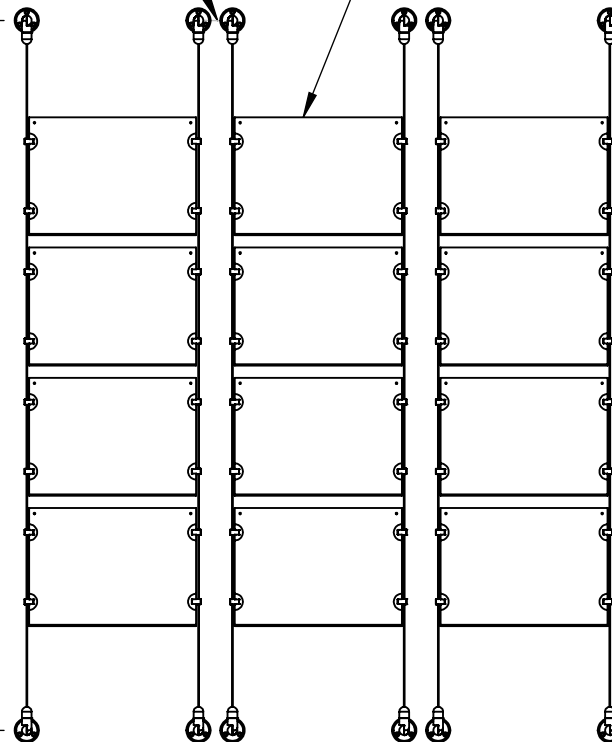

2

1

B

B

Height Adjustable  
Acrylic and Panel Grippers

Recommended Spacing [2"] 50mm

Acrylic For Media  
11" X 8-1/2"

Length Up To  
[157"]  
3990mm

[12 1/2"]  
318.0mm

A

A

2

1

**Mbs Standoffs**  
5046 W Linebaugh Ave  
Tampa, FL 33624 USA  
(813) 938-6025

ASSEMBLY NO.

**CS15A-1185-3X4**

SCALE: 1:14

SHEET 1 OF 1