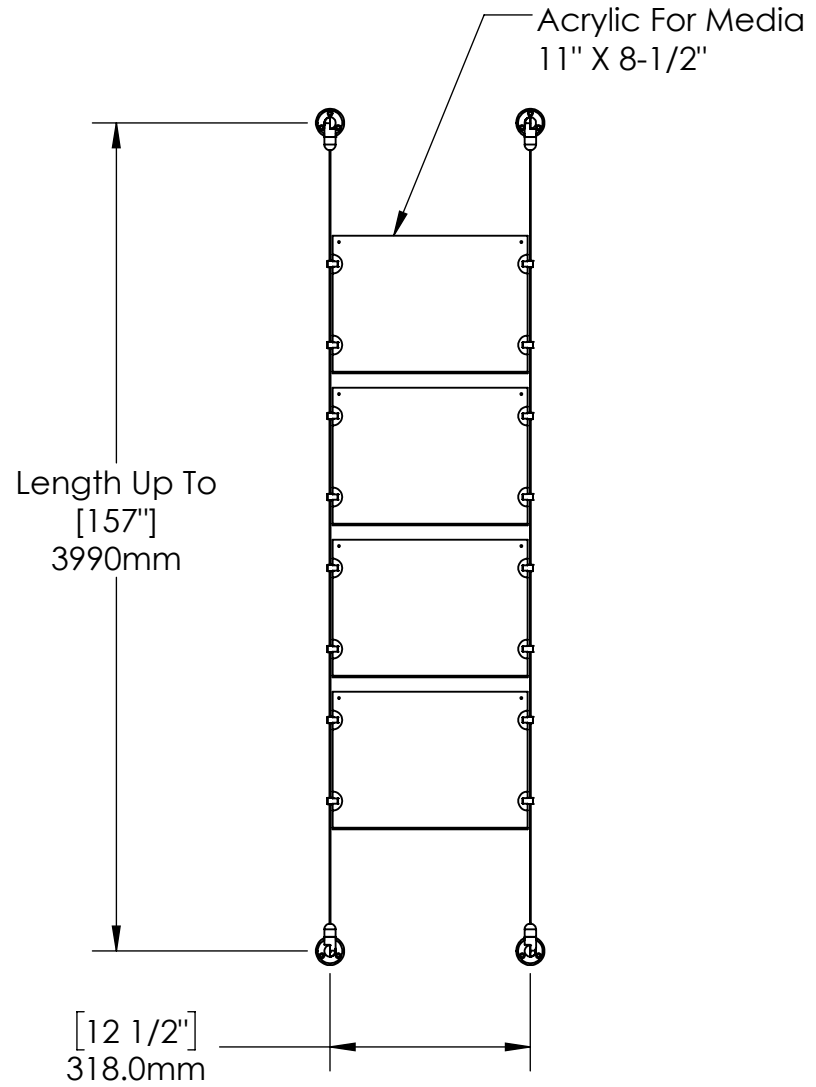

2

1

B

B

A

A

2

1

Mbs Standoffs
 5046 W Linebaugh Ave
 Tampa, FL 33624 USA
 (813) 938-6025

ASSEMBLY NO.

CS15A-1185-1X4

SCALE: 1:12

SHEET 1 OF 1