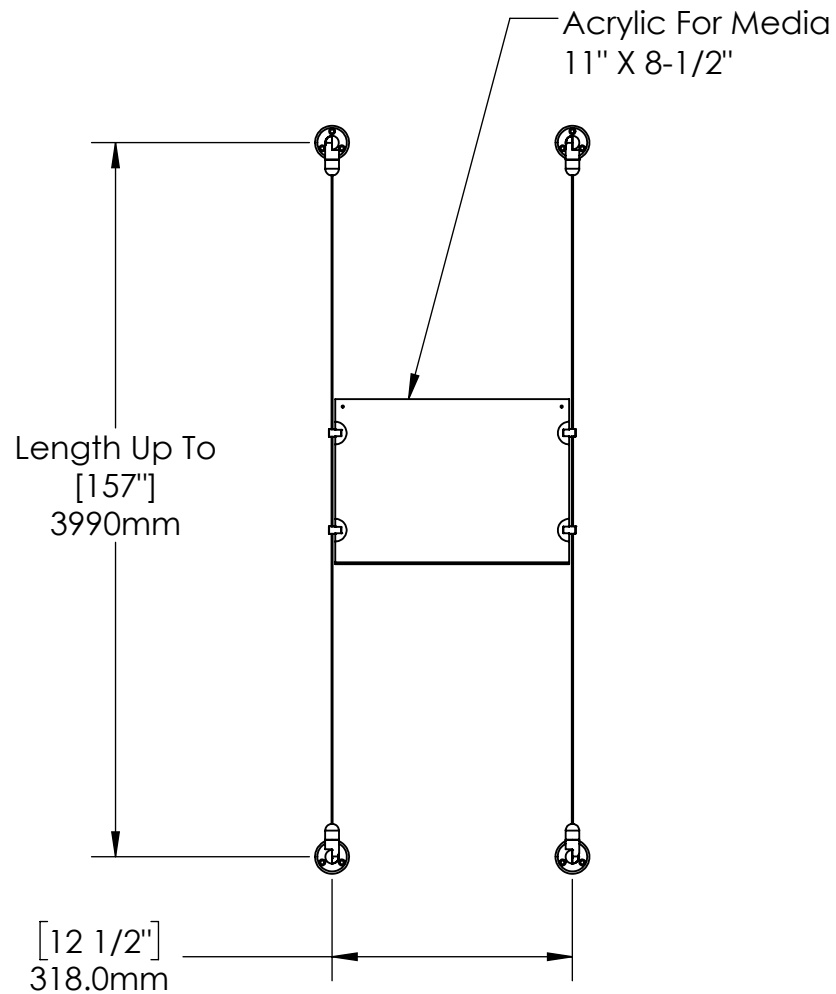

2

1

B

B

A

A

2

1

Mbs Standoffs
 5046 W Linebaugh Ave
 Tampa, FL 33624 USA
 (813) 938-6025

ASSEMBLY NO.

CS15A-1185-1X1

SCALE: 1:10

SHEET 1 OF 1