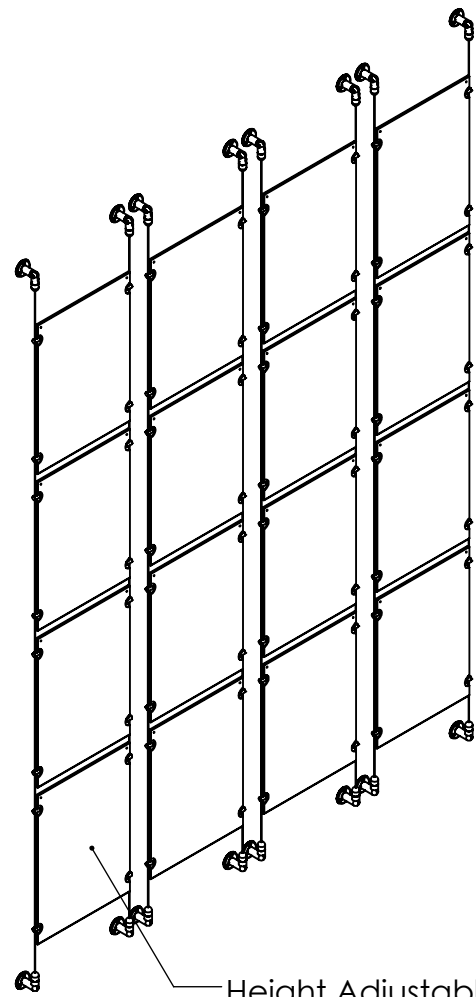

2

1

B

B

A

A

Recommended Spacing [2"] 50mm

Acrylic For Media
11" X 17"

Height Adjustable
Acrylic and Panel Grippers

Length Up To
[157"]
3990mm

[12 1/2"]
318.0mm

Mbs Standoffs
 5046 W Linebaugh Ave
 Tampa, FL 33624 USA
 (813) 938-6025

ASSEMBLY NO.
CS15A-1117-4X4

SCALE: 1:18 SHEET 1 OF 1