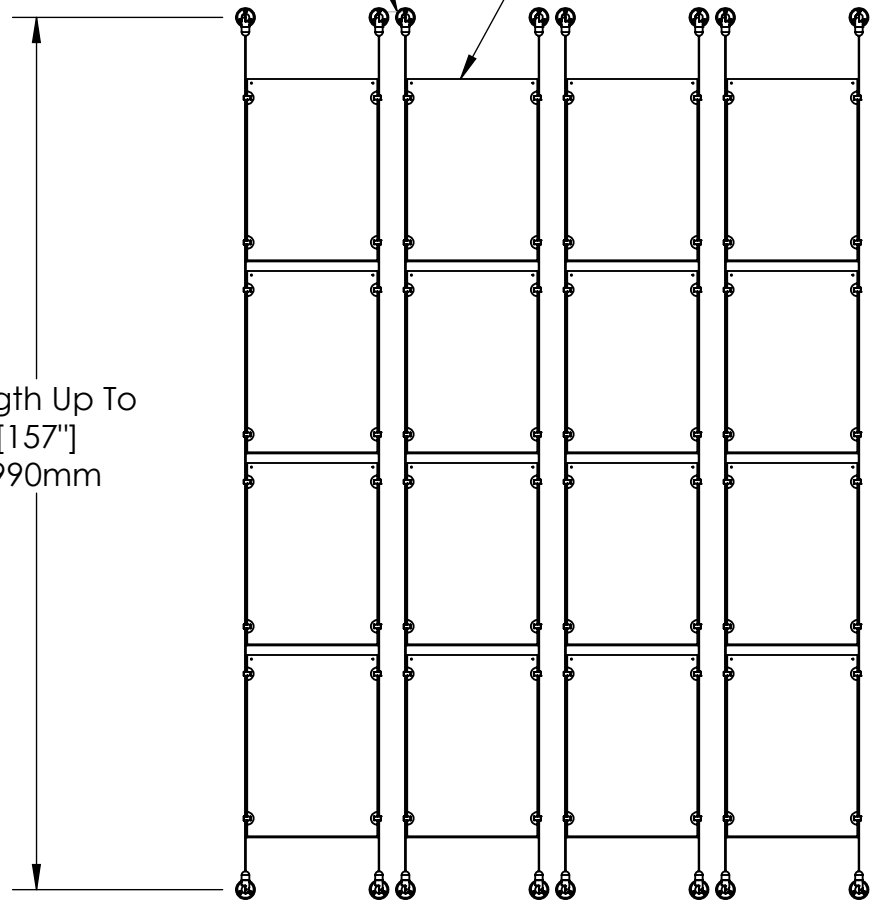

2

1

B

B

A

A

Recommended Spacing [2"] 50mm

Acrylic For Media
11" X 17"

Height Adjustable
Acrylic and Panel Grippers

Length Up To
[157"]
3990mm

[12 1/2"]
318.0mm

Mbs Standoffs
 5046 W Linebaugh Ave
 Tampa, FL 33624 USA
 (813) 938-6025

ASSEMBLY NO.
CS15A-1117-4X4

SCALE: 1:18 SHEET 1 OF 1