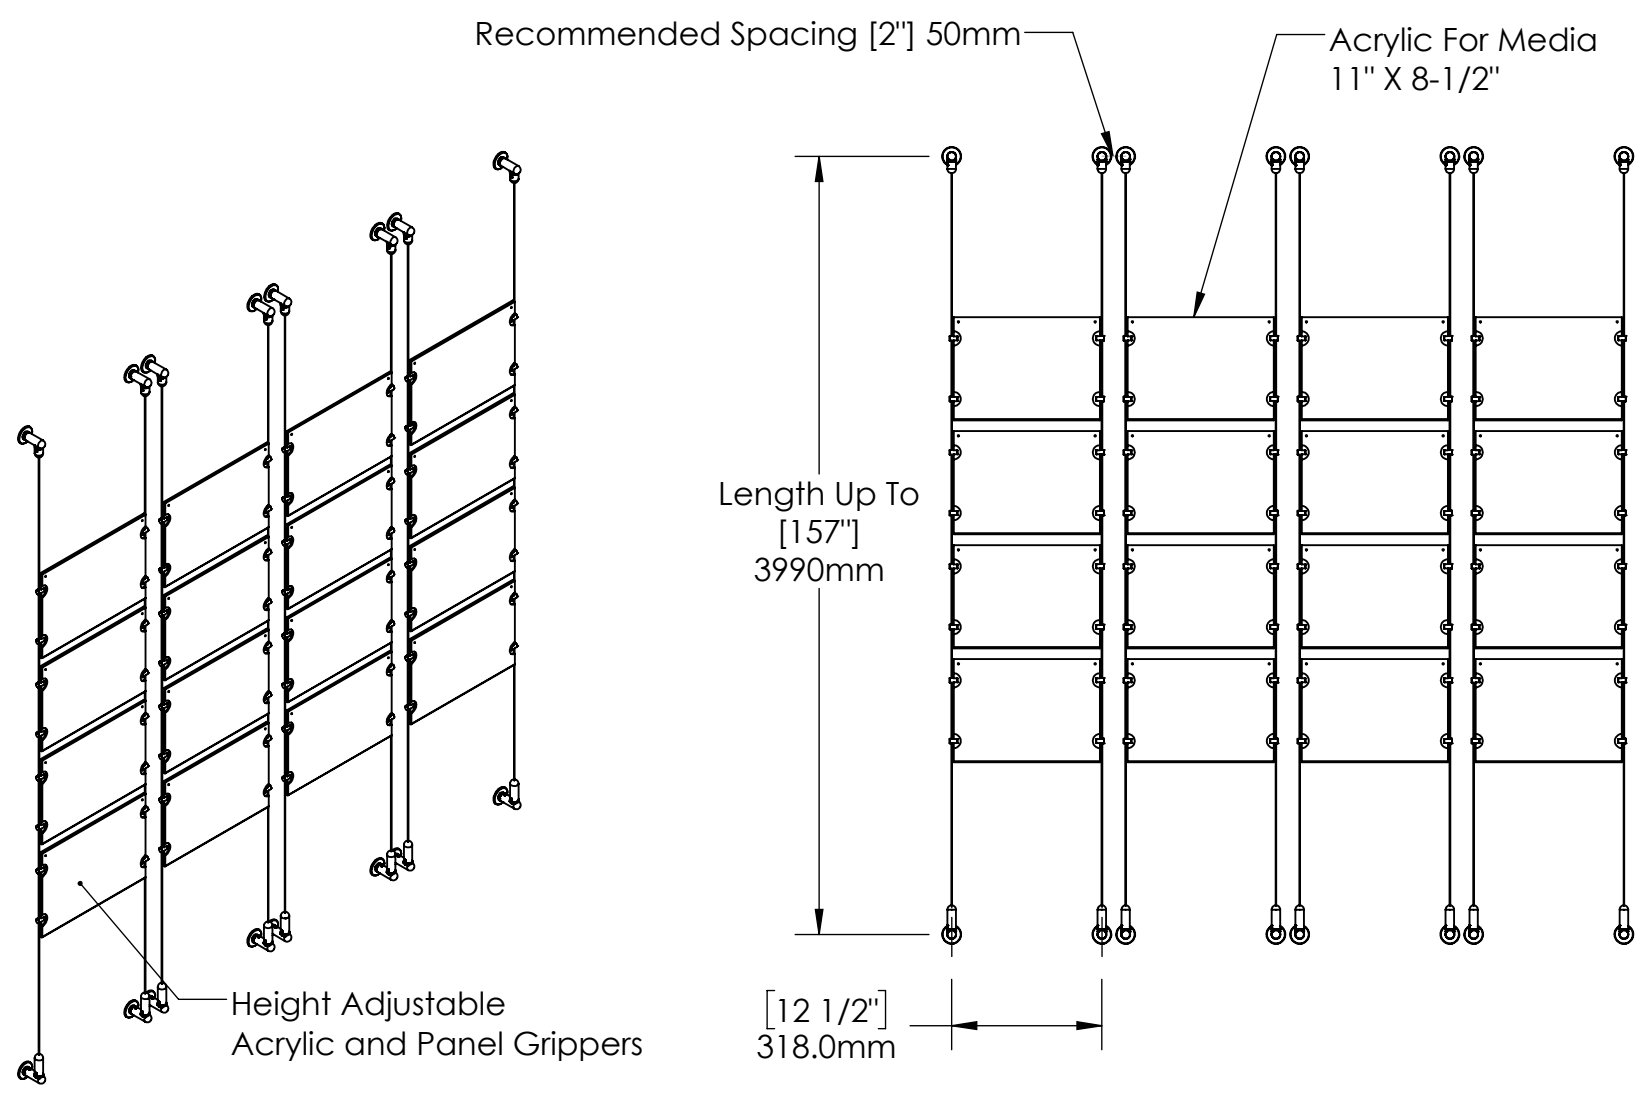

2

1

B

B

A

A

2

1

Mbs Standoffs
5046 W Linebaugh Ave
Tampa, FL 33624 USA
(813) 938-6025

ASSEMBLY NO.
ACG1908-1185-4X4

SCALE: 1:16 SHEET 1 OF 1