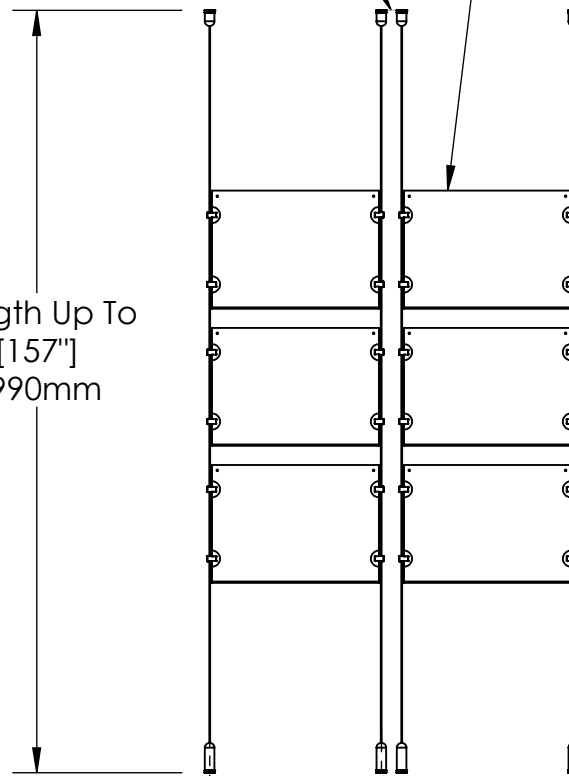

2

1

Recommended Spacing [2"] 50mm

Acrylic For Media  
11" X 8-1/2"

B

B

Height Adjustable  
Acrylic and Panel Grippers

Length Up To  
[157"]  
3990mm

[12 1/2"]  
318.0mm

A

A

2

1

**Mbs Standoffs**  
5046 W Linebaugh Ave  
Tampa, FL 33624 USA  
(813) 938-6025

ASSEMBLY NO.

**ACG1904-1185-2X3**

SCALE: 1:14

SHEET 1 OF 1