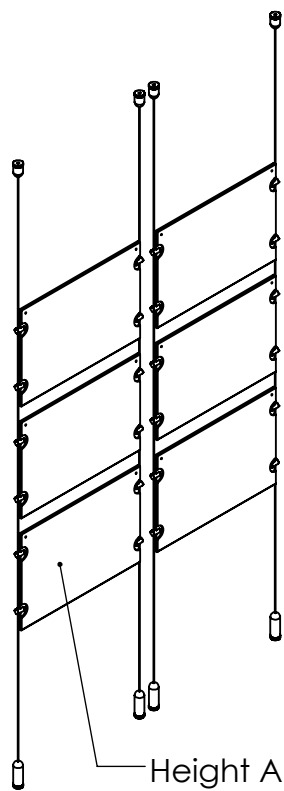

2

1

Recommended Spacing [2"] 50mm

Acrylic For Media  
11" X 8-1/2"

B

B

Height Adjustable  
Acrylic and Panel Grippers

Length Up To  
[157"]  
3990mm

[12 1/2"]  
318.0mm

A

A

2

1

**Mbs Standoffs**  
5046 W Linebaugh Ave  
Tampa, FL 33624 USA  
(813) 938-6025

ASSEMBLY NO.

**ACG1904-1185-2X3**

SCALE: 1:14

SHEET 1 OF 1