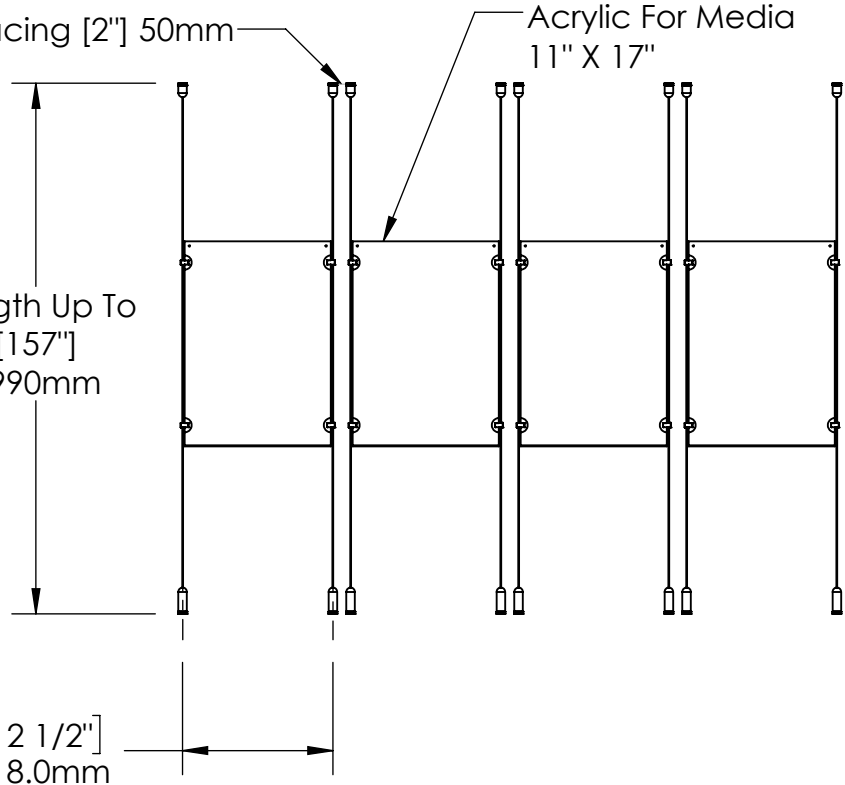

2

1

B

B

Height Adjustable  
Acrylic and Panel Grippers

Recommended Spacing [2"] 50mm

Acrylic For Media  
11" X 17"

Length Up To  
[157"]  
3990mm

[12 1/2"]  
318.0mm

A

A

2

1

**Mbs Standoffs**  
5046 W Linebaugh Ave  
Tampa, FL 33624 USA  
(813) 938-6025

ASSEMBLY NO.  
**ACG1904-1117-4X1**

SCALE: 1:16