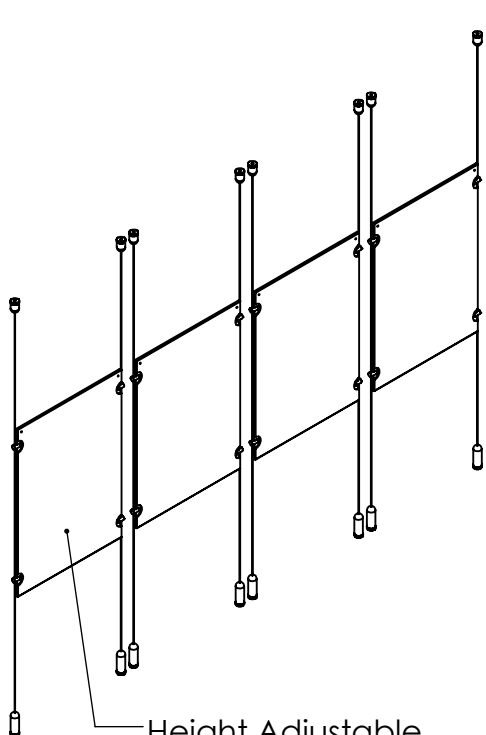

2

1

B

B

Height Adjustable  
Acrylic and Panel Grippers

Recommended Spacing [2"] 50mm

Acrylic For Media  
11" X 17"

Length Up To  
[157"]  
3990mm

[12 1/2"]  
318.0mm

A

A

2

1

**Mbs Standoffs**  
5046 W Linebaugh Ave  
Tampa, FL 33624 USA  
(813) 938-6025

ASSEMBLY NO.  
**ACG1904-1117-4X1**

SCALE: 1:16