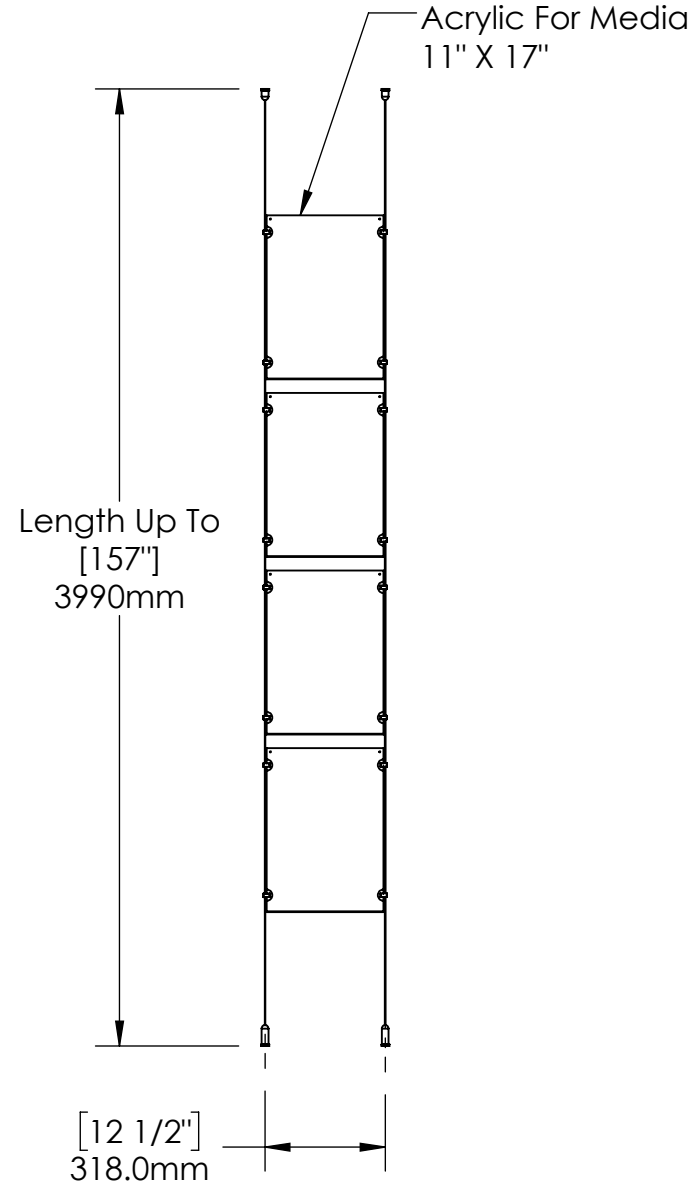

2

1

B

B

A

A

2

1

Mbs Standoffs
 5046 W Linebaugh Ave
 Tampa, FL 33624 USA
 (813) 938-6025

ASSEMBLY NO.

ACG1904-1117-1X4

SCALE: 1:20

SHEET 1 OF 1